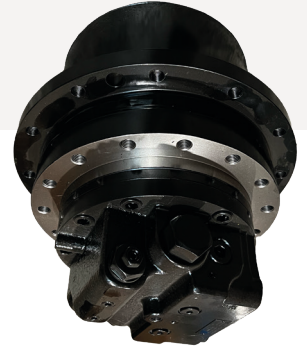

*~3T

*~1.6T

*~3T

*~22T

~1.6T | ~2T | ~3T | ~4T | ~5.5T | ~7T | ~9T | ~13T | ~18T | ~22T | ~25T
1 speed | 2 speed
open loop HD system | closed loop HD system

RM

RIJMOTOREN - TRAVEL MOTORS